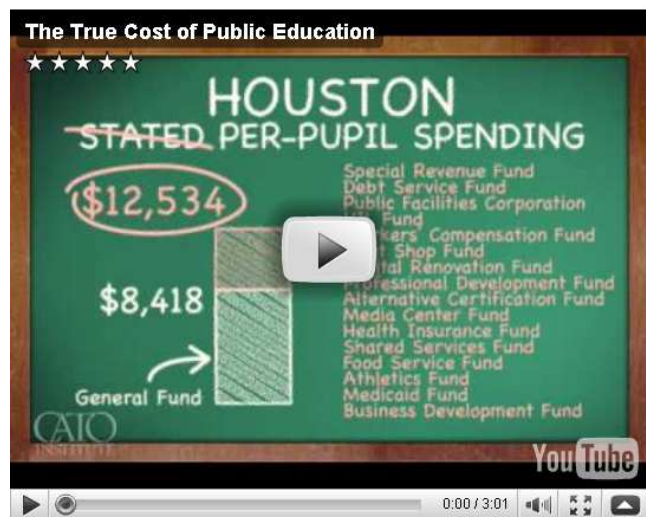

## March 15, 2010

CATO: Spending On Public Education 44% Higher Than Reported. Report here.

Posted by Glenn Reynolds at 2:44 pm